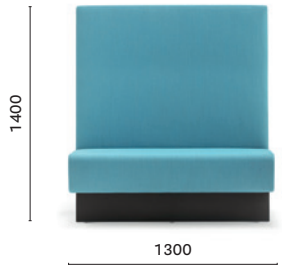

MODUS

**MDL\_110\***

Upholstered linear modular seating,  
aluminium baseboard

**MDL\_110\_L100\***

Upholstered linear modular seating,  
aluminium baseboard

**MDL\_140\***

Upholstered linear modular seating,  
aluminium baseboard

**MDL\_140\_L100\***

Upholstered linear modular seating,  
aluminium baseboard

**MDL\_175\***

Upholstered linear modular seating,  
aluminium baseboard

**MDL\_175\_L100\***

Upholstered linear modular seating,  
aluminium baseboard

\*Free standing / Autoportante

SIZES / DIMENSIONI

**MDL\_240**

Upholstered linear modular seating,  
aluminium baseboard

**MDL\_240\_L100**

Upholstered linear modular seating,  
aluminium baseboard

**MDB\_110\***