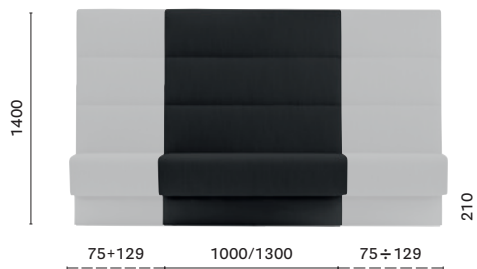

custom made sized / misura su richiesta

**MD5**

Backside laminate or upholstered panel  
Pannello posteriore in laminato o imbottito  
THICKNESS: 30

**MDP\_110\***

Upholstered linear modular seating,  
aluminium baseboard

**MDP\_140\***

Upholstered linear modular seating,  
aluminium baseboard

**MDP\_175\***

Upholstered linear modular seating,  
aluminium baseboard

**MDP\_240**

Upholstered linear modular seating,  
aluminium baseboard