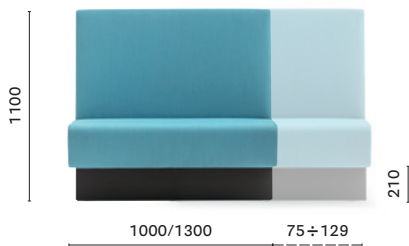

Upholstered back to back modular  
seating, aluminium baseboard

**MDB\_110\_L100\***

Upholstered back to back modular  
seating, aluminium baseboard

**MDB\_140\***

Upholstered back to back modular  
seating, aluminium baseboard

**MDB\_140\_L100\***

Upholstered back to back modular  
seating, aluminium baseboard

\*Free standing / Autoportante

SIZES / DIMENSIONI

\*Free standing / Autoportante

**MDAB\_175\***

Upholstered corner back to back modular seating,  
aluminium baseboard

custom made sized / misura su richiesta

**MD5**

Backside laminate or upholstered panel  
Pannello posteriore in laminato o imbottito  
THICKNESS: 30

**MDP\_110\***

Upholstered linear modular seating,  
aluminium baseboard