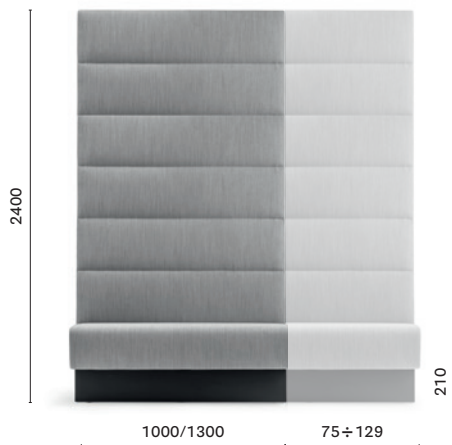

custom made sized / misura su richiesta

**MD5**

Backside laminate or upholstered panel  
Pannello posteriore in laminato o imbottito  
THICKNESS: 30

**MDP\_110\***

Upholstered linear modular seating,  
aluminium baseboard

**MDP\_140\***

Upholstered linear modular seating,  
aluminium baseboard

**MDP\_175\***

Upholstered linear modular seating,  
aluminium baseboard

**MDP\_240**

Upholstered linear modular seating,  
aluminium baseboard