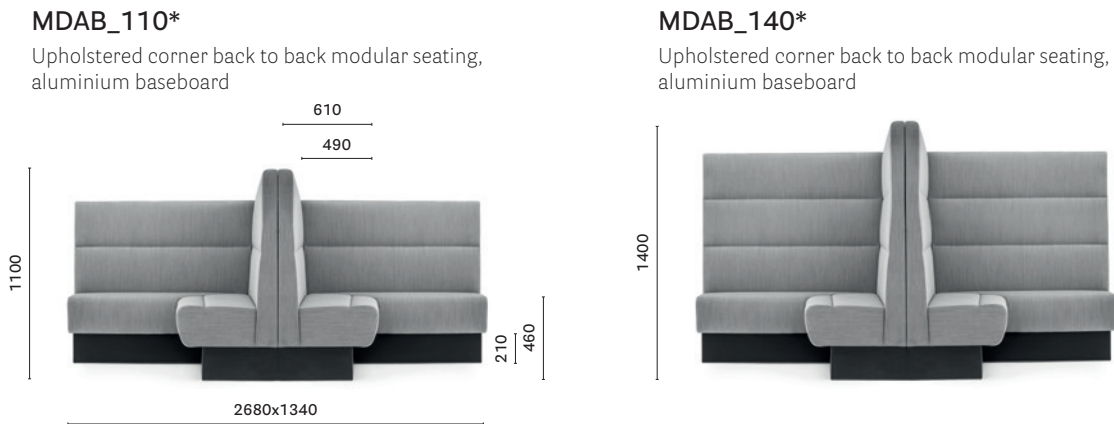

\*Free standing / Autoportante

SIZES / DIMENSIONI

**MDL\_240**

Upholstered linear modular seating,  
aluminium baseboard

**MDL\_240\_L100**

Upholstered linear modular seating,  
aluminium baseboard

**MDB\_110\***

Upholstered back to back modular  
seating, aluminium baseboard

**MDB\_110\_L100\***

Upholstered back to back modular  
seating, aluminium baseboard

**MDB\_140\***

Upholstered back to back modular  
seating, aluminium baseboard

**MDB\_140\_L100\***

Upholstered back to back modular  
seating, aluminium baseboard

\*Free standing / Autoportante

SIZES / DIMENSIONI

\*Free standing / Autoportante

**MDAB\_175\***

Upholstered corner back to back modular seating,  
aluminium baseboard

custom made sized / misura su richiesta

**MD5**

Backside laminate or upholstered panel  
Pannello posteriore in laminato o imbottito  
THICKNESS: 30

**MDP\_110\***

Upholstered linear modular seating,  
aluminium baseboard