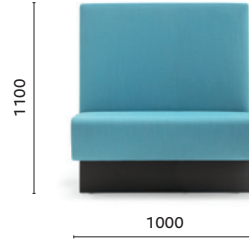

MODUS

**MDL\_110\***

Upholstered linear modular seating,  
aluminium baseboard

**MDL\_110\_L100\***

Upholstered linear modular seating,  
aluminium baseboard

**MDL\_140\***

Upholstered linear modular seating,  
aluminium baseboard

**MDL\_140\_L100\***

Upholstered linear modular seating,  
aluminium baseboard

**MDL\_175\***

Upholstered linear modular seating,  
aluminium baseboard

**MDL\_175\_L100\***

Upholstered linear modular seating,  
aluminium baseboard

\*Free standing / Autoportante

SIZES / DIMENSIONI

**MDL\_240**

Upholstered linear modular seating,  
aluminium baseboard

**MDL\_240\_L100**

Upholstered linear modular seating,  
aluminium baseboard

**MDB\_110\***