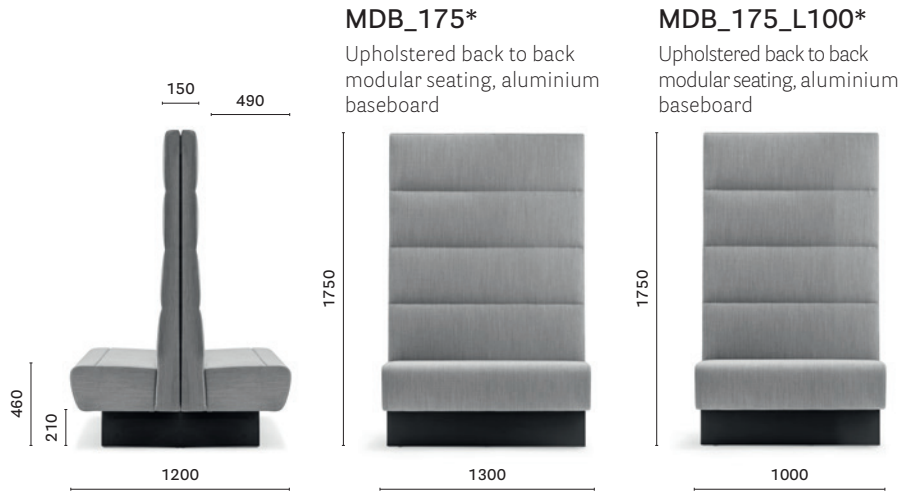

\*Free standing / Autoportante

SIZES / DIMENSIONI

**MDL\_240**

Upholstered linear modular seating,  
aluminium baseboard

**MDL\_240\_L100**

Upholstered linear modular seating,  
aluminium baseboard

**MDB\_110\***

Upholstered back to back modular  
seating, aluminium baseboard

**MDB\_110\_L100\***

Upholstered back to back modular  
seating, aluminium baseboard

**MDB\_140\***

Upholstered back to back modular  
seating, aluminium baseboard

**MDB\_140\_L100\***

Upholstered back to back modular  
seating, aluminium baseboard

\*Free standing / Autoportante

SIZES / DIMENSIONI

\*Free standing / Autoportante

**MDAB\_175\***

Upholstered corner back to back modular seating,  
aluminium baseboard

custom made sized / misura su richiesta

**MD5**

Backside laminate or upholstered panel  
Pannello posteriore in laminato o imbottito  
THICKNESS: 30

**MDP\_110\***

Upholstered linear modular seating,  
aluminium baseboard