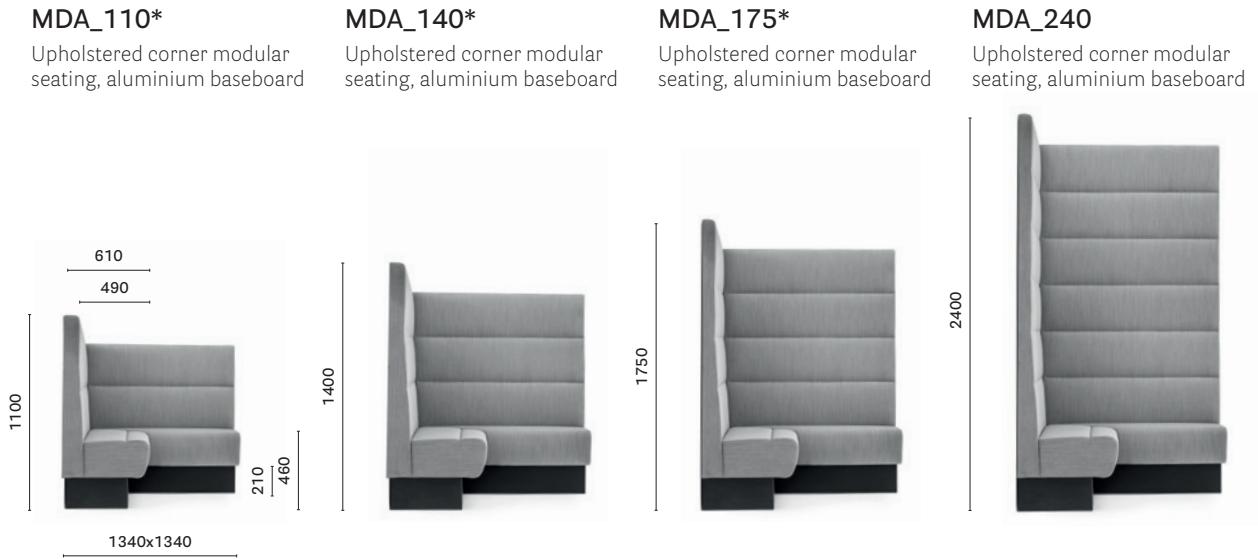

\*Free standing / Autoportante

SIZES / DIMENSIONI

**MDL\_240**

Upholstered linear modular seating,  
aluminium baseboard

**MDL\_240\_L100**

Upholstered linear modular seating,  
aluminium baseboard

**MDB\_110\***

Upholstered back to back modular  
seating, aluminium baseboard

**MDB\_110\_L100\***

Upholstered back to back modular  
seating, aluminium baseboard

**MDB\_140\***

Upholstered back to back modular  
seating, aluminium baseboard

**MDB\_140\_L100\***

Upholstered back to back modular  
seating, aluminium baseboard

\*Free standing / Autoportante

SIZES / DIMENSIONI

\*Free standing / Autoportante

**MDAB\_175\***

Upholstered corner back to back modular seating,  
aluminium baseboard

custom made sized / misura su richiesta

**MD5**

Backside laminate or upholstered panel  
Pannello posteriore in laminato o imbottito  
THICKNESS: 30

**MDP\_110\***

Upholstered linear modular seating,  
aluminium baseboard