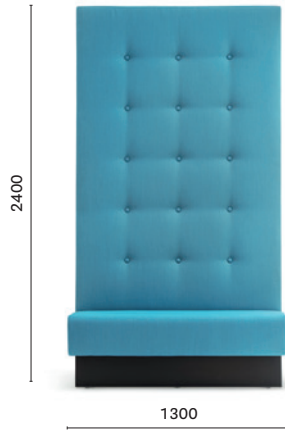

MODUS

**MDL\_110\***

Upholstered linear modular seating,  
aluminium baseboard

**MDL\_110\_L100\***

Upholstered linear modular seating,  
aluminium baseboard

**MDL\_140\***

Upholstered linear modular seating,  
aluminium baseboard

**MDL\_140\_L100\***

Upholstered linear modular seating,  
aluminium baseboard

**MDL\_175\***

Upholstered linear modular seating,  
aluminium baseboard

**MDL\_175\_L100\***

Upholstered linear modular seating,  
aluminium baseboard

\*Free standing / Autoportante

SIZES / DIMENSIONI

**MDL\_240**

Upholstered linear modular seating,  
aluminium baseboard

**MDL\_240\_L100**

Upholstered linear modular seating,  
aluminium baseboard

**MDB\_110\***