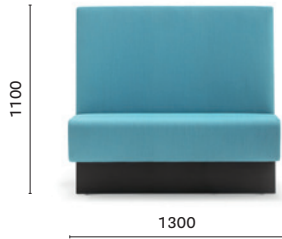

MODUS

**MDL\_110\***

Upholstered linear modular seating,  
aluminium baseboard

**MDL\_110\_L100\***

Upholstered linear modular seating,  
aluminium baseboard

**MDL\_140\***

Upholstered linear modular seating,  
aluminium baseboard

**MDL\_140\_L100\***

Upholstered linear modular seating,  
aluminium baseboard

**MDL\_175\***

Upholstered linear modular seating,  
aluminium baseboard

**MDL\_175\_L100\***

Upholstered linear modular seating,  
aluminium baseboard

\*Free standing / Autoportante

SIZES / DIMENSIONI

**MDL\_240**

Upholstered linear modular seating,  
aluminium baseboard

**MDL\_240\_L100**

Upholstered linear modular seating,  
aluminium baseboard

**MDB\_110\***