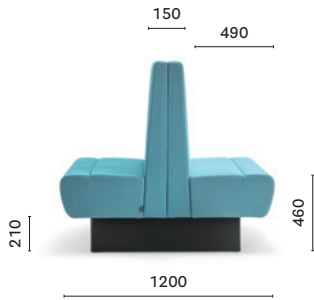

**MDL\_140\_L100\***

Upholstered linear modular seating,  
aluminium baseboard

**MDL\_175\***

Upholstered linear modular seating,  
aluminium baseboard

**MDL\_175\_L100\***

Upholstered linear modular seating,  
aluminium baseboard

\*Free standing / Autoportante

SIZES / DIMENSIONI

**MDL\_240**

Upholstered linear modular seating,  
aluminium baseboard

**MDL\_240\_L100**

Upholstered linear modular seating,  
aluminium baseboard

**MDB\_110\***

Upholstered back to back modular  
seating, aluminium baseboard

**MDB\_110\_L100\***

Upholstered back to back modular  
seating, aluminium baseboard

**MDB\_140\***

Upholstered back to back modular  
seating, aluminium baseboard

**MDB\_140\_L100\***

Upholstered back to back modular  
seating, aluminium baseboard

\*Free standing / Autoportante

SIZES / DIMENSIONI

\*Free standing / Autoportante

**MDAB\_175\***

Upholstered corner back to back modular seating,  
aluminium baseboard