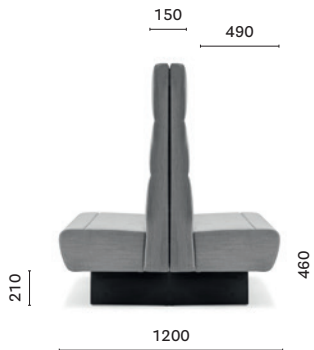

\*Free standing / Autoportante

SIZES / DIMENSIONI

**MDL\_240**

Upholstered linear modular seating,  
aluminium baseboard

**MDL\_240\_L100**

Upholstered linear modular seating,  
aluminium baseboard

**MDB\_110\***

Upholstered back to back modular  
seating, aluminium baseboard

**MDB\_110\_L100\***

Upholstered back to back modular  
seating, aluminium baseboard

**MDB\_140\***

Upholstered back to back modular  
seating, aluminium baseboard

**MDB\_140\_L100\***

Upholstered back to back modular  
seating, aluminium baseboard

\*Free standing / Autoportante

SIZES / DIMENSIONI

\*Free standing / Autoportante

**MDAB\_175\***

Upholstered corner back to back modular seating,  
aluminium baseboard