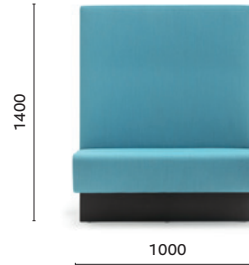

MODUS

**MDL\_110\***

Upholstered linear modular seating,  
aluminium baseboard

**MDL\_110\_L100\***

Upholstered linear modular seating,  
aluminium baseboard

**MDL\_140\***

Upholstered linear modular seating,  
aluminium baseboard

**MDL\_140\_L100\***

Upholstered linear modular seating,  
aluminium baseboard

**MDL\_175\***

Upholstered linear modular seating,  
aluminium baseboard

**MDL\_175\_L100\***

Upholstered linear modular seating,  
aluminium baseboard

\*Free standing / Autoportante

SIZES / DIMENSIONI

**MDL\_240**

Upholstered linear modular seating,  
aluminium baseboard

**MDL\_240\_L100**

Upholstered linear modular seating,  
aluminium baseboard

**MDB\_110\***