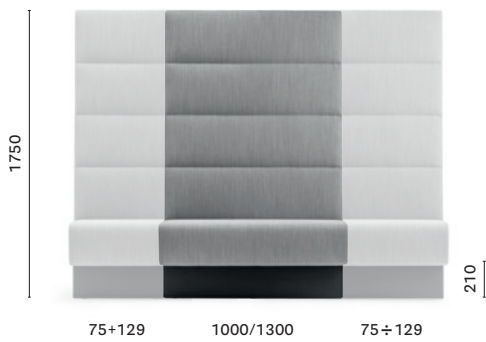

**MDB\_140\_L100\***

Upholstered back to back modular  
seating, aluminium baseboard

\*Free standing / Autoportante

SIZES / DIMENSIONI

\*Free standing / Autoportante

**MDAB\_175\***

Upholstered corner back to back modular seating,  
aluminium baseboard

custom made sized / misura su richiesta

**MD5**

Backside laminate or upholstered panel  
Pannello posteriore in laminato o imbottito  
THICKNESS: 30

**MDP\_110\***

Upholstered linear modular seating,  
aluminium baseboard

**MDP\_140\***

Upholstered linear modular seating,  
aluminium baseboard

**MDP\_175\***

Upholstered linear modular seating,  
aluminium baseboard

**MDP\_240**

Upholstered linear modular seating,  
aluminium baseboard